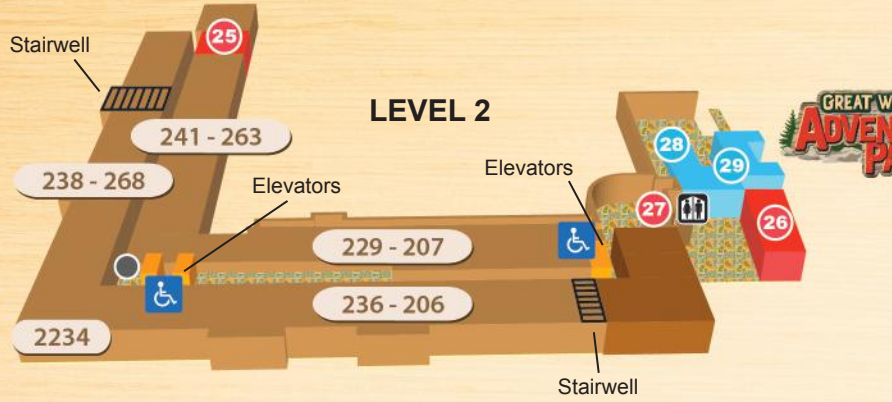

ROAM THROUGH OUR WILD HABITAT!

Minnesota

● FRONT DESK/GUEST SERVICES

● ATM

♿ RESTROOMS

🚪 LOCKERS

LEVEL 1/MAIN ENTRANCE

LOWER LEVEL/ CONFERENCE

CONFERENCE ROOMS

- 1 EAGLES LANDING
- 2 RED OAK I
- 3 RED OAK II
- 4 FALLEN TIMBERS I
- 5 FALLEN TIMBERS II
- 6 FALLEN TIMBERS III

ACTIVITIES

- 7 MINING CO.
- 8 RUSTIC RIDGE CLIMBING WALL
- 9 NORTHERN LIGHTS ARCADE
- 10 MAGIQUEST
- 11 BOWLERS PEAK

DINING

- 12 BUCKETS
- 13 CAMPFIRE KITCHEN
- 14 THE WATERING HOLE
- 15 DUNKIN' DONUTS
- 16 NORTHWOODS MARKET
- 17 BEN & JERRY'S
- 18 BARNWOOD BAR

SHOPPING

- 19 GREAT WOLF CANDY COMPANY
- 20 BUCKHORN EXCHANGE
- 21 SPLASH SERVICES
- 22 BUILD-A-BEAR WORKSHOP

PARTY ROOMS

- 23
- 24

ACTIVITIES

DINING

- VENDING/ICE
- ♿ RESTROOMS