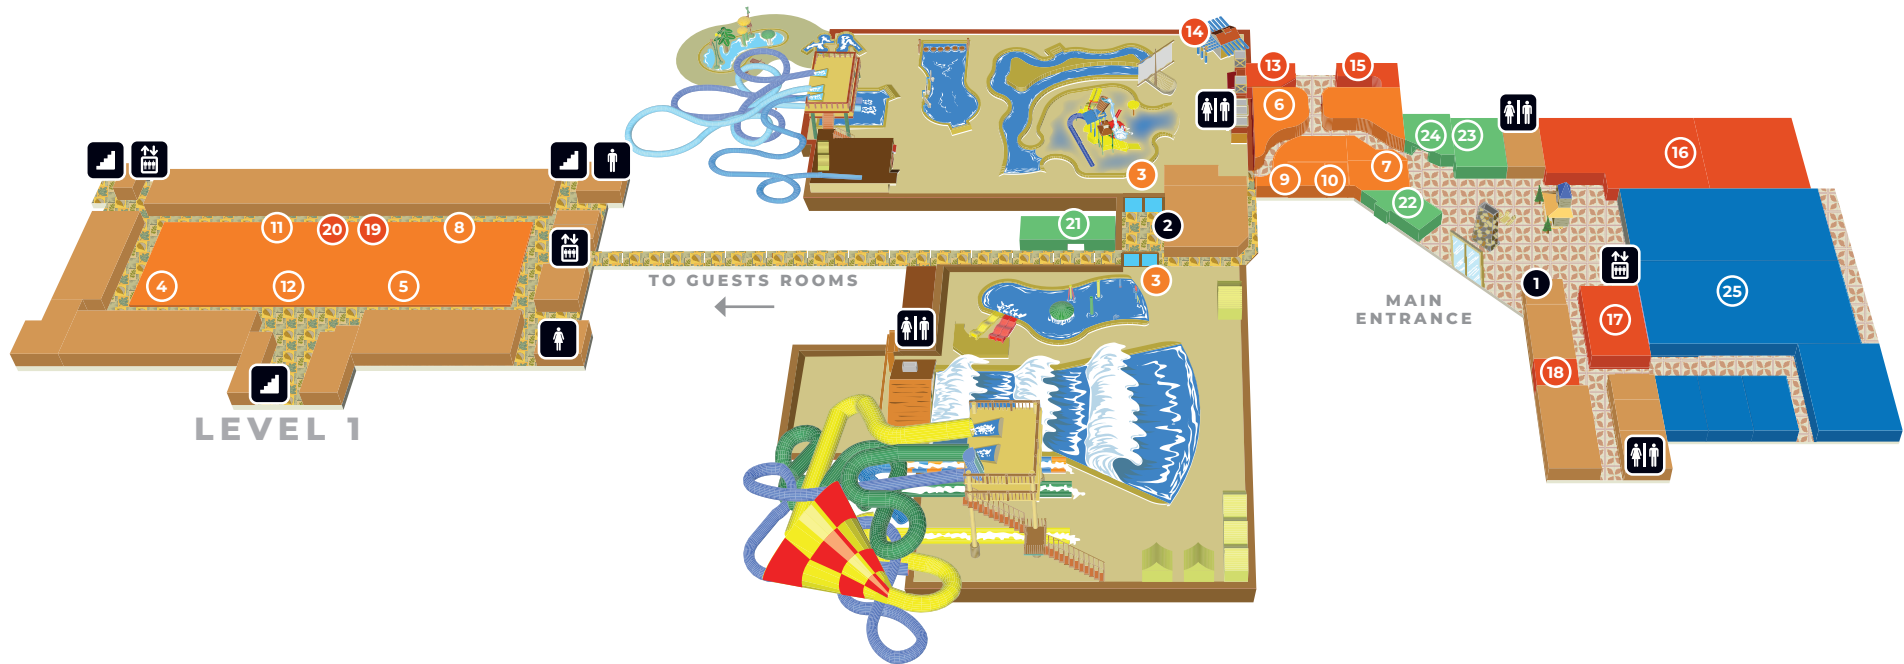

# MAP

Massachusetts

-  Restrooms
-  Elevator
-  Stairs

## GUEST SERVICES

- 1 Front Desk and Guest Services**
- 2 Splash Services**

## ATTRACTIONS

- 3 Bear Track Landing**  
Pools, slides and water activities for every age
- 4 Ten Paw Alley**  
Pint-size bowling for the whole family
- 5 Rustic Ridge Rock Wall**  
Rock-climbing fun
- 6 Northern Lights Arcade**  
The newest games, plus prizes
- 7 MagiQuest**  
An interactive adventure game
- 8 Howl at the Moon Mini Golf**  
Nine challenging holes